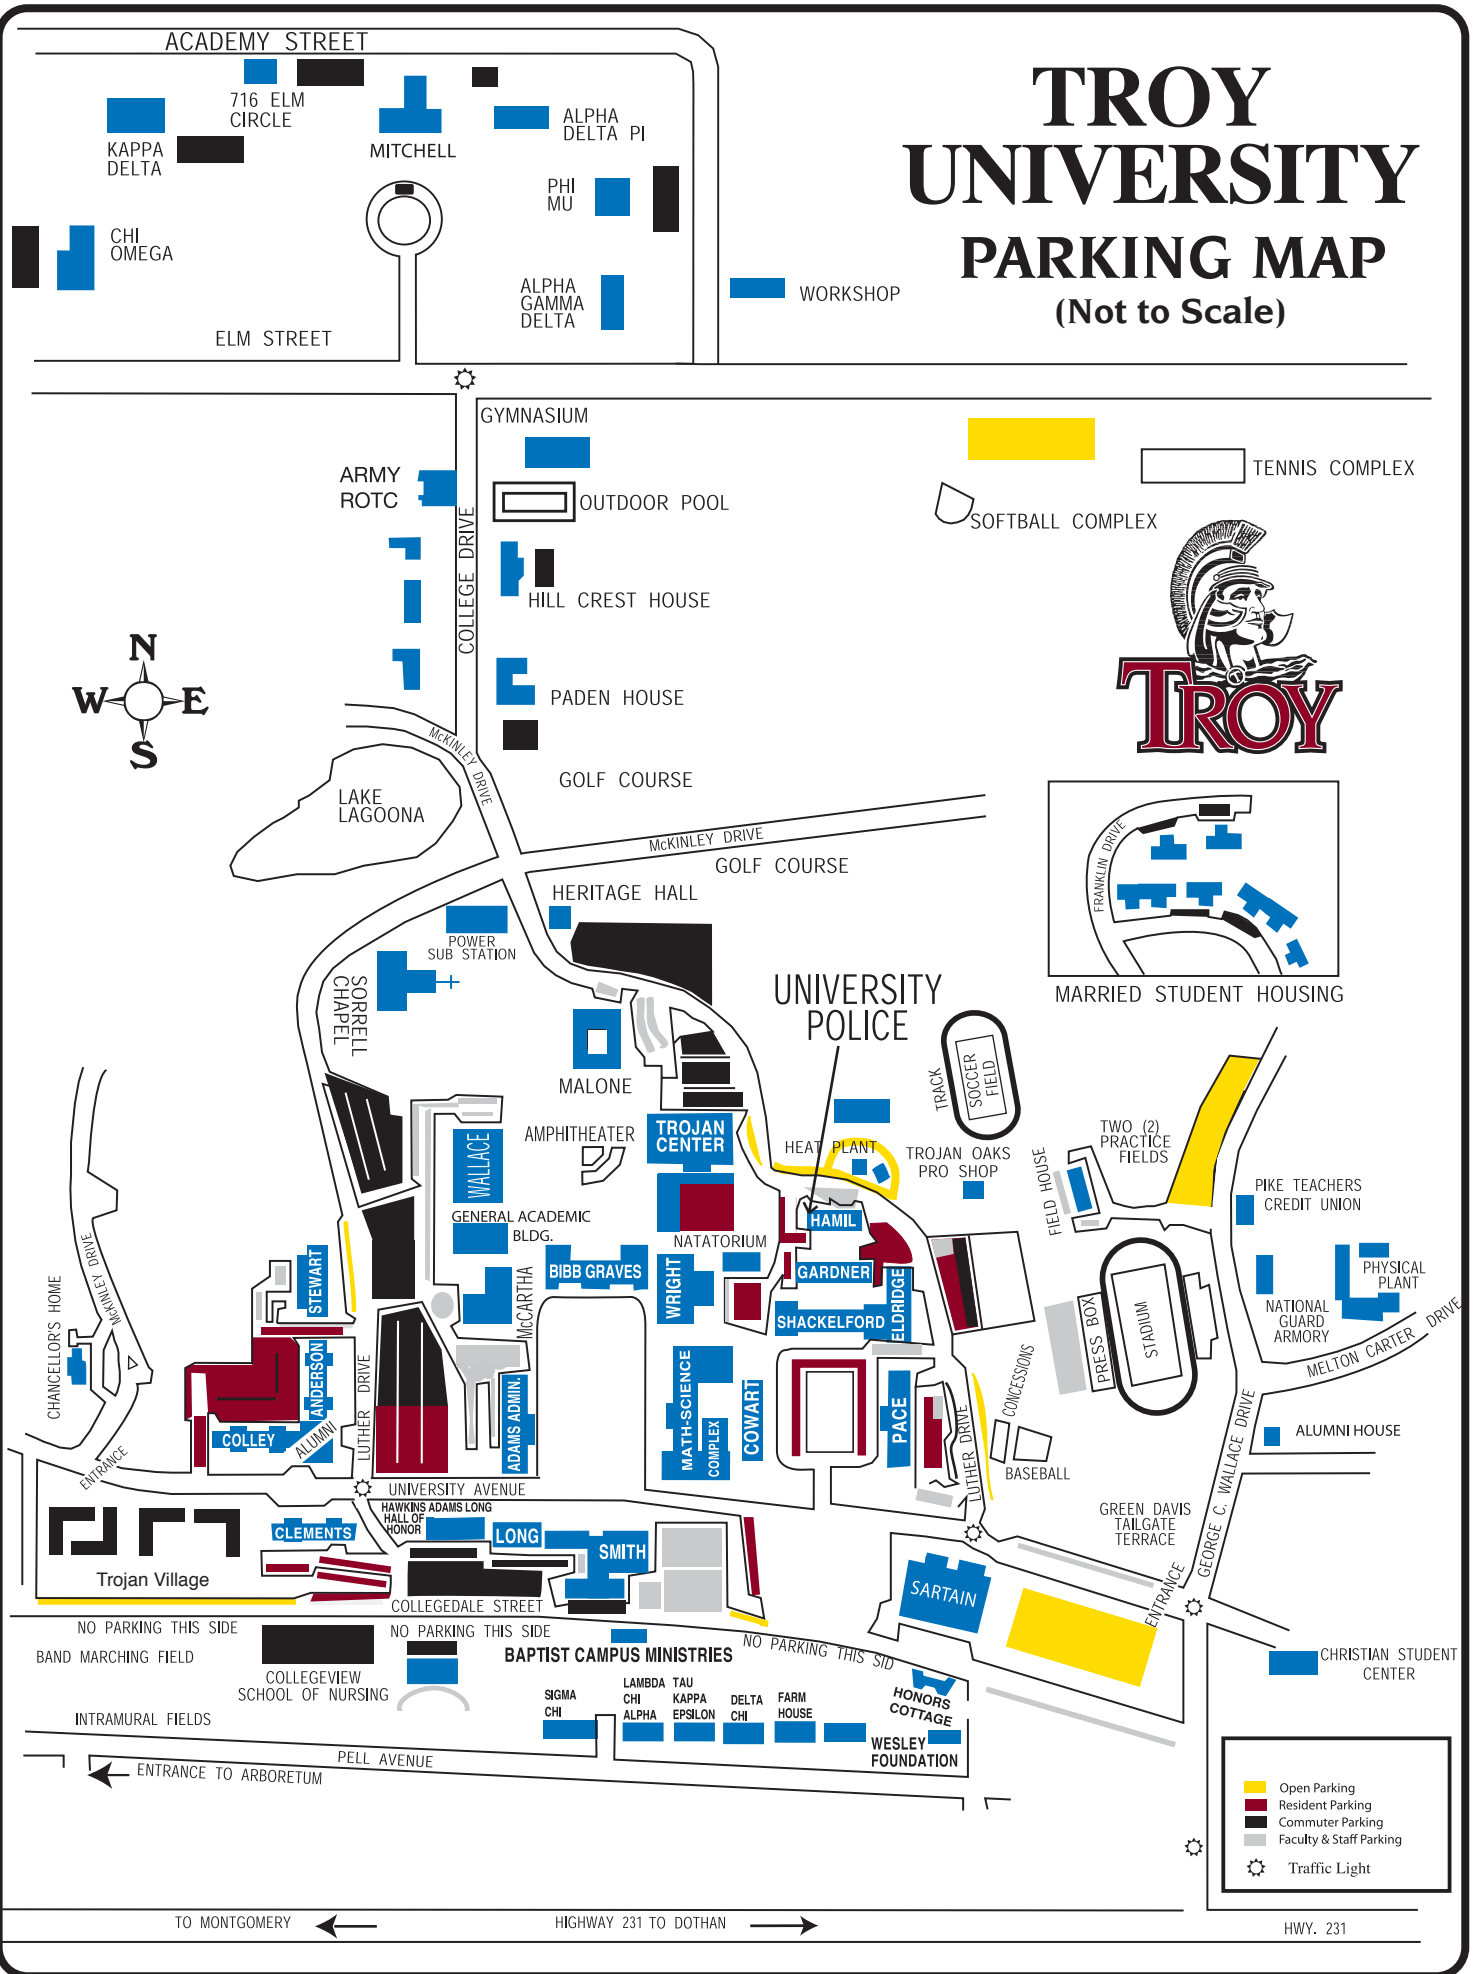

TROY UNIVERSITY PARKING MAP (Not to Scale)

	Open Parking
	Resident Parking
	Commuter Parking
	Faculty & Staff Parking
	Traffic Light