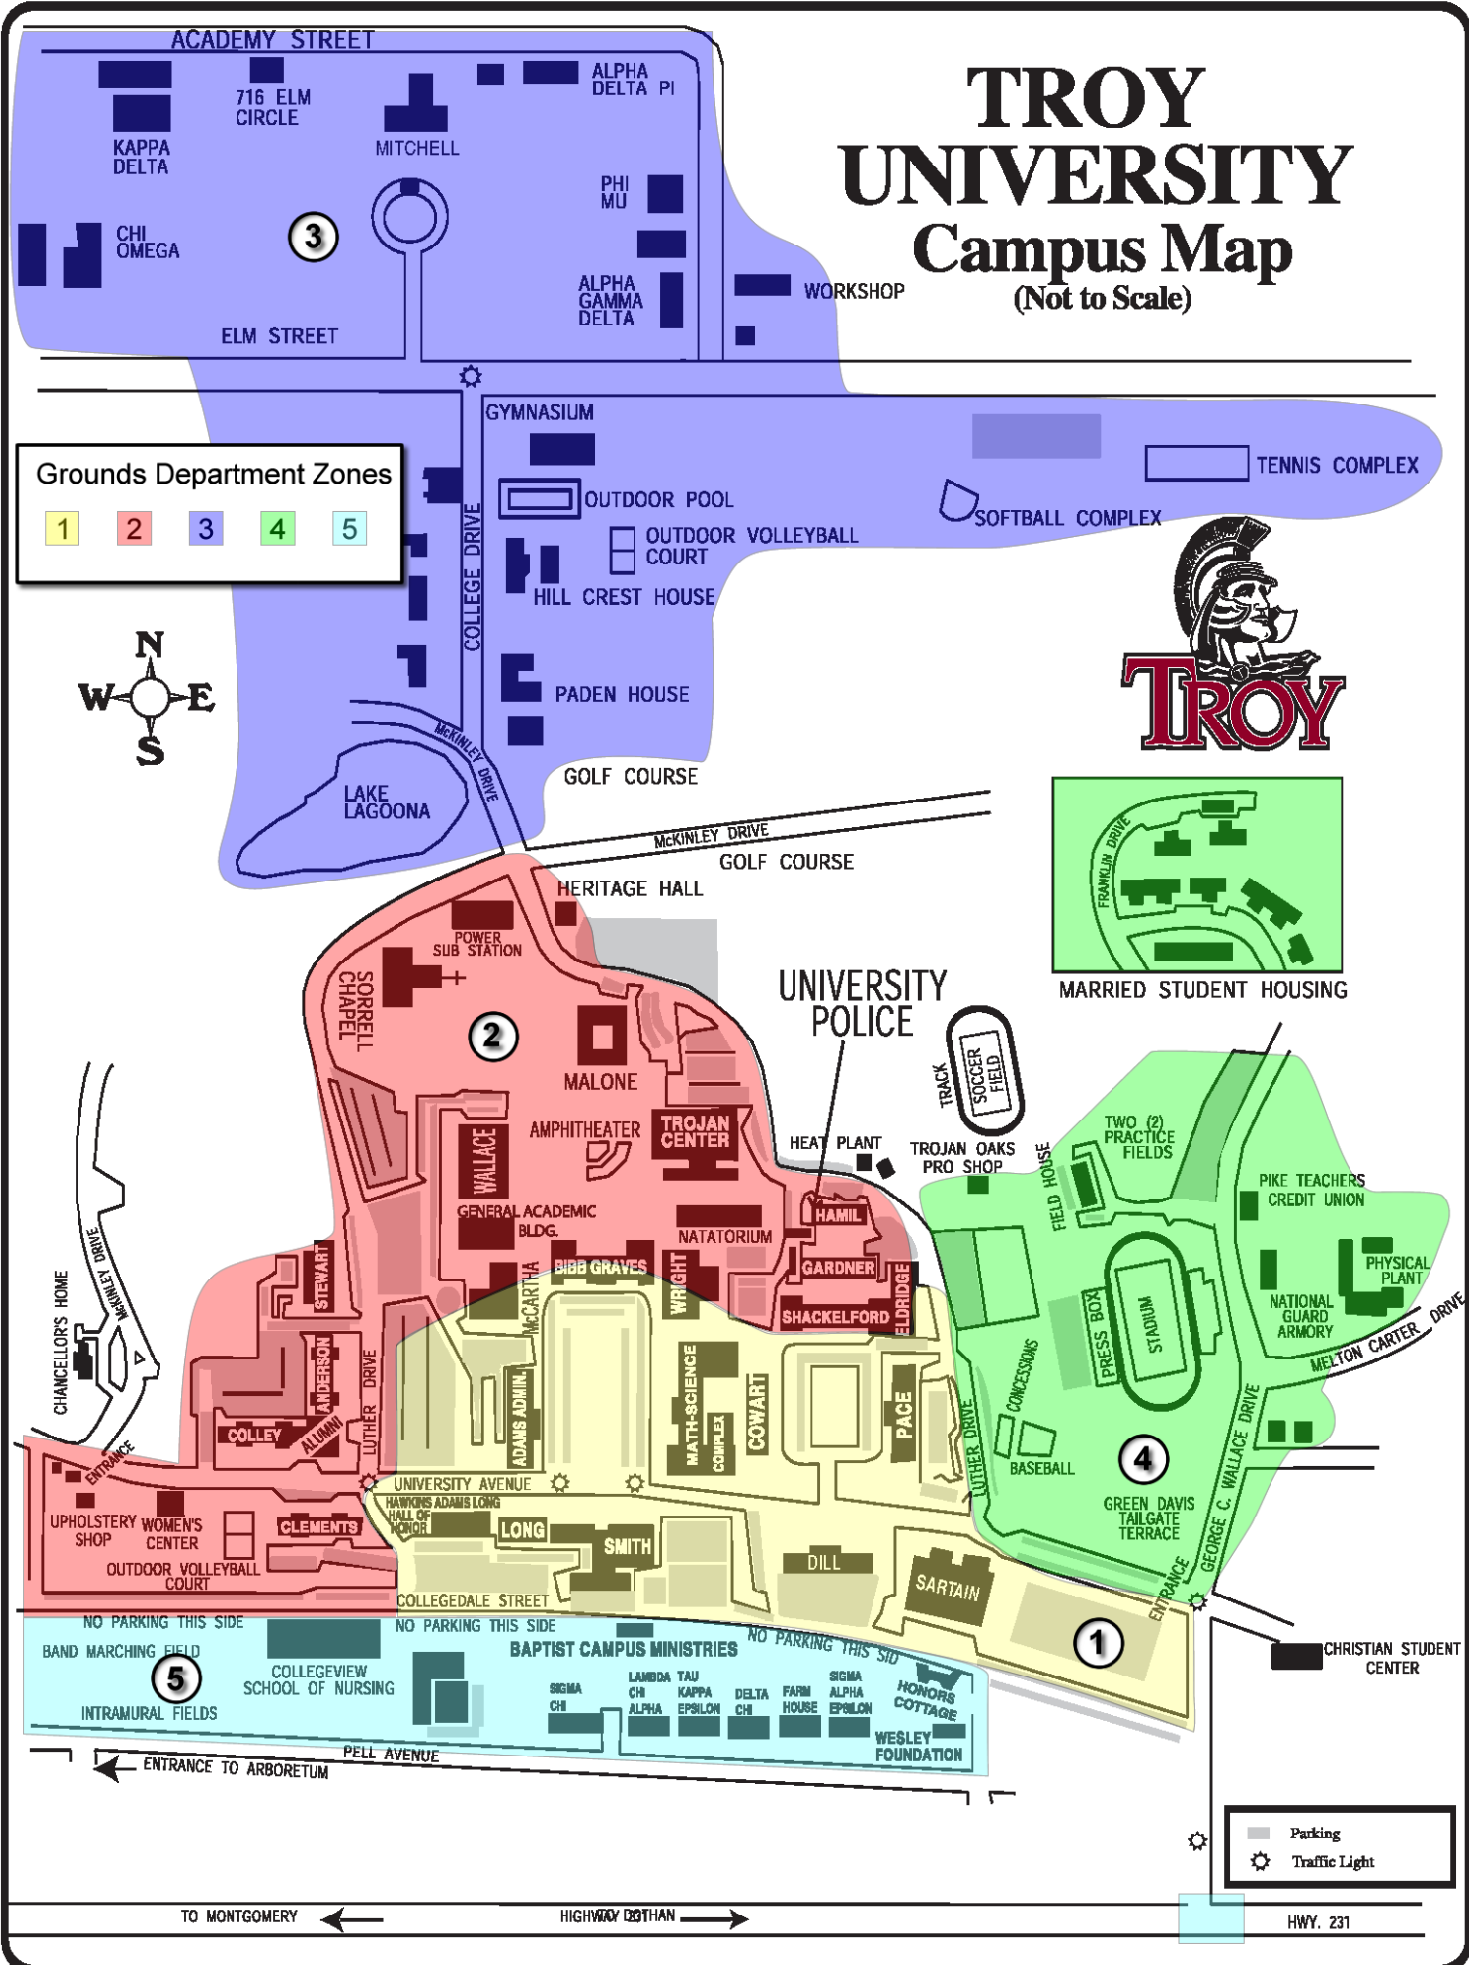

TROY UNIVERSITY

Campus Map

(Not to Scale)

Grounds Department Zones

-
 1
 -
 2
 -
 3
 -
 4
 -
 5

MARRIED STUDENT HOUSING

- Parking
- Traffic Light

TO MONTGOMERY ←

HIGHWAY 231N →

HWY. 231