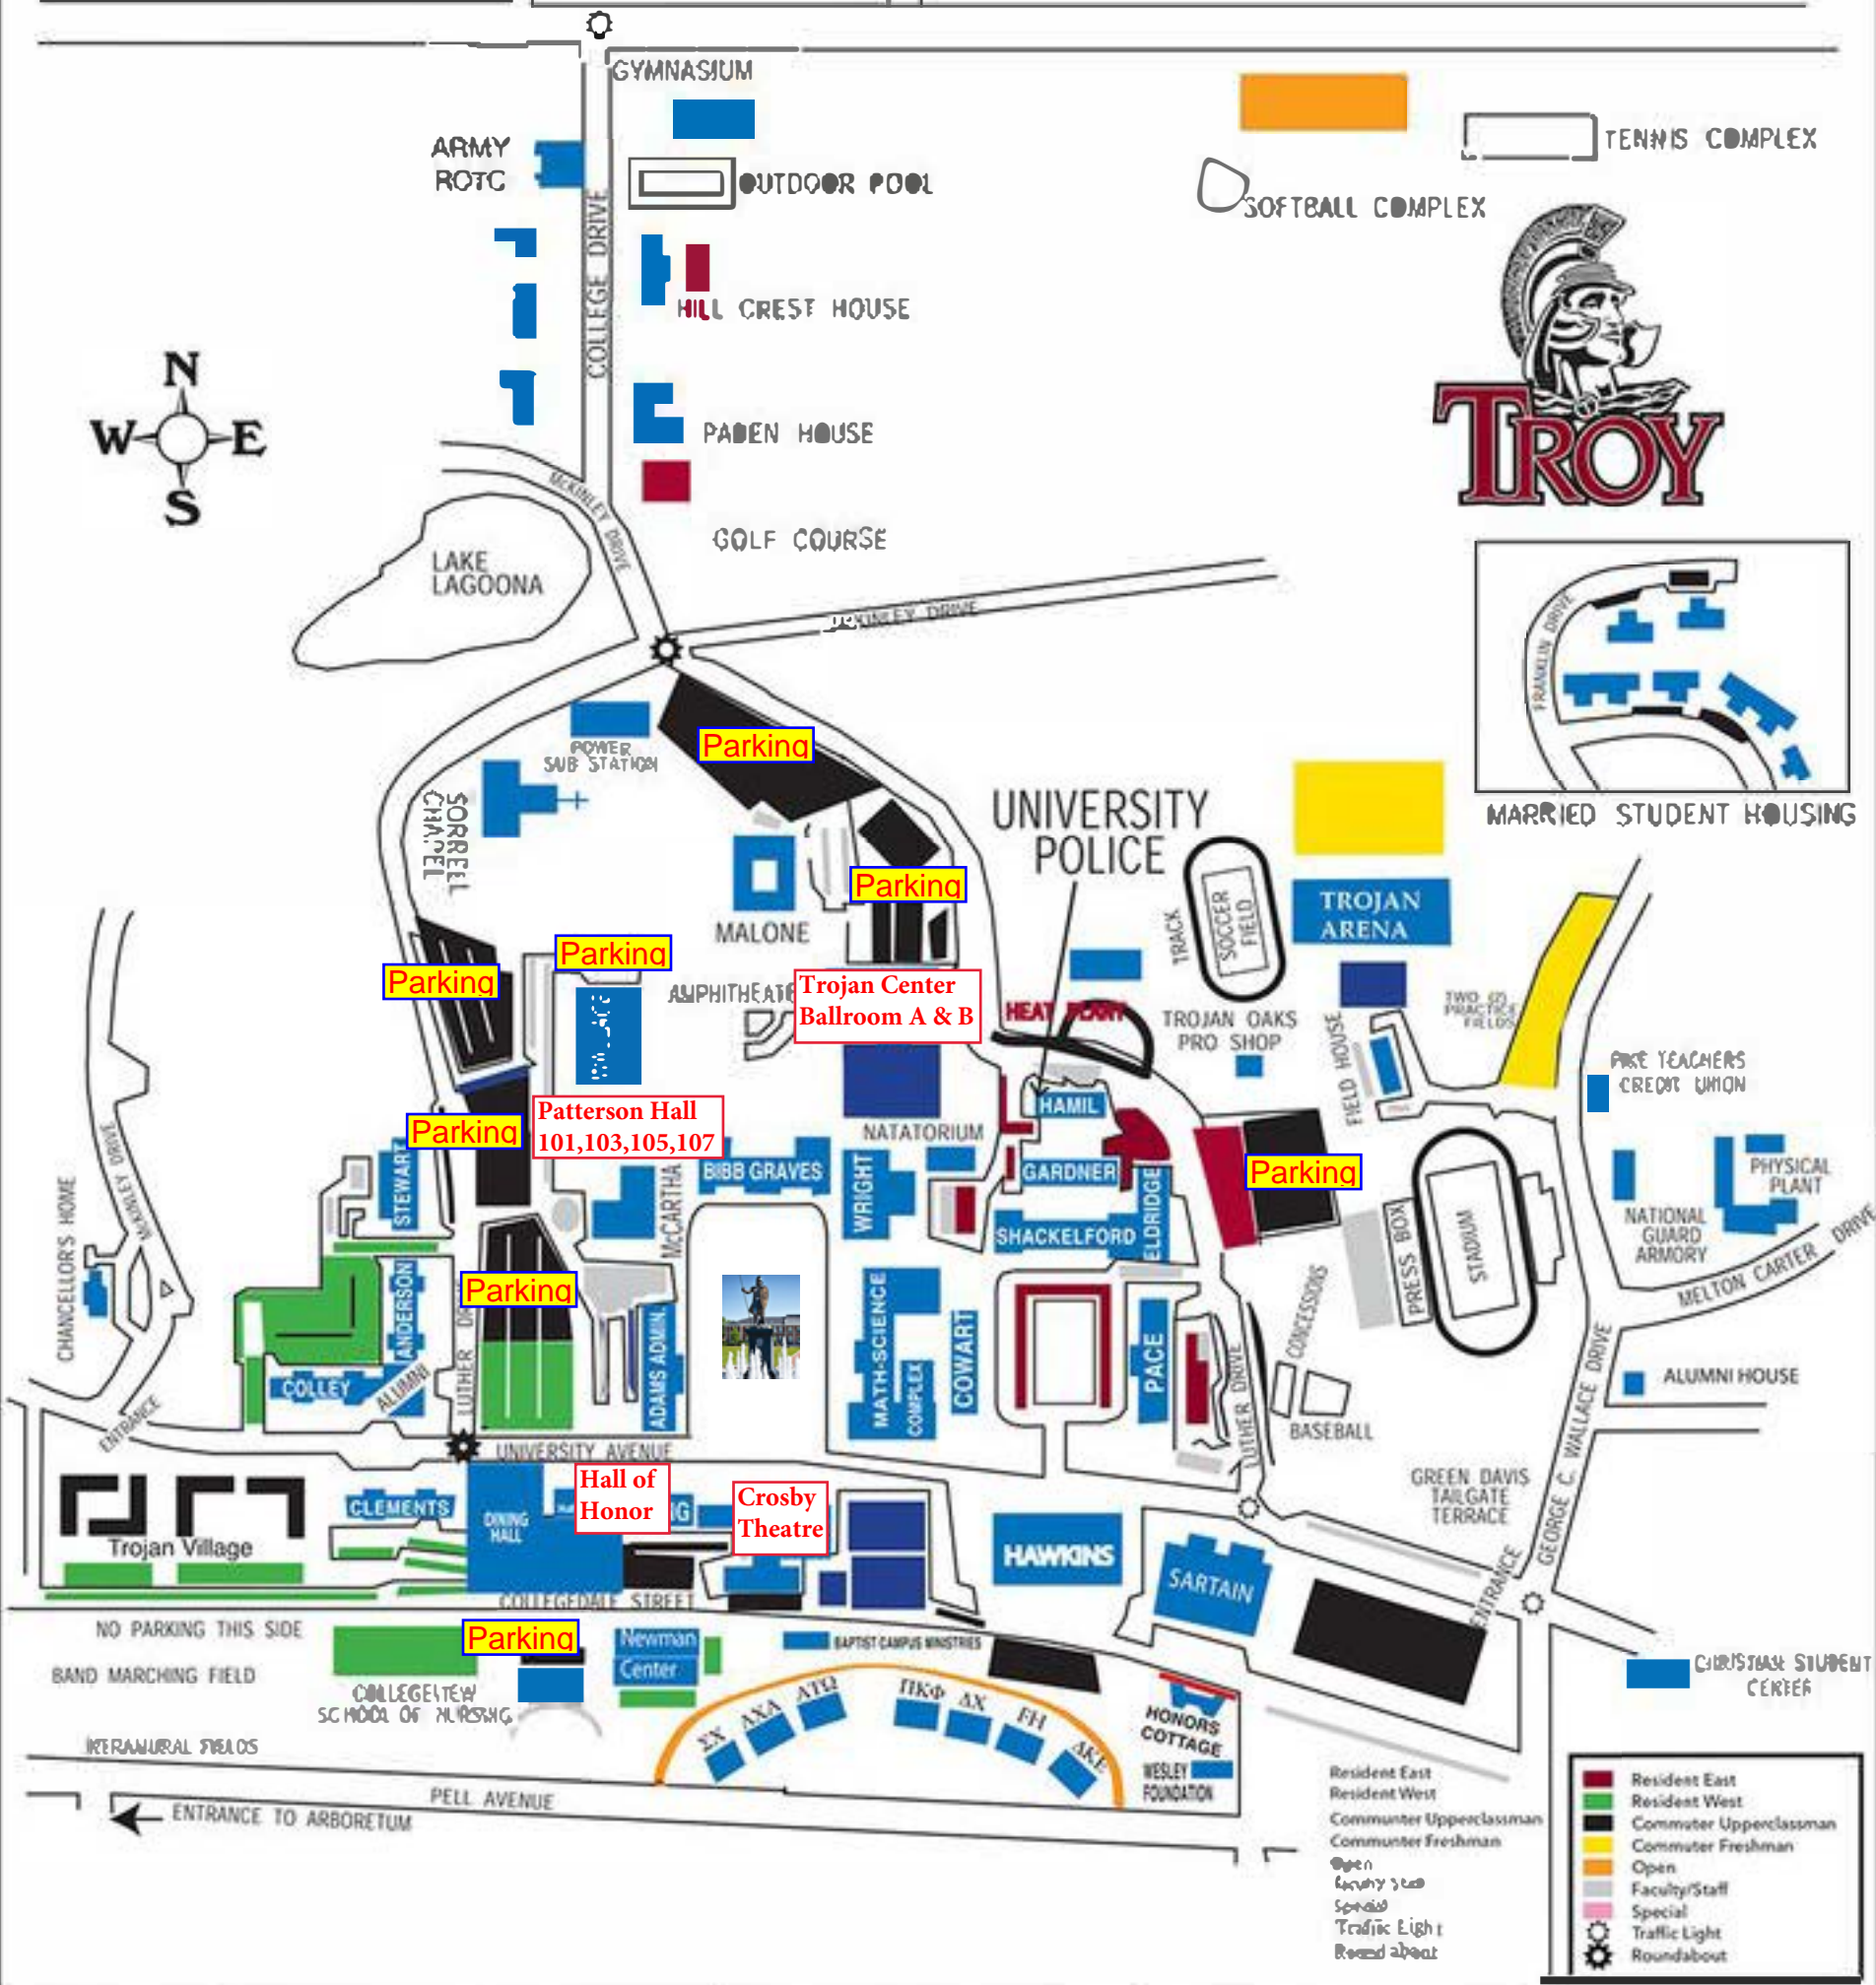

TROY UNIVERSITY PARKING MAP

MARRIED STUDENT HOUSING

■	Resident East
■	Resident West
■	Commuter Upperclassman
■	Commuter Freshman
■	Open
■	Faculty/Staff
■	Special
	Traffic Light
	Roundabout

- Resident East
- Resident West
- Commuter Upperclassman
- Commuter Freshman
- Open
- Faculty/Staff
- Special
- Traffic Light
- Roundabout

TO MONTGOMERY ←

HIGHWAY 251

→ TO OBTIAY