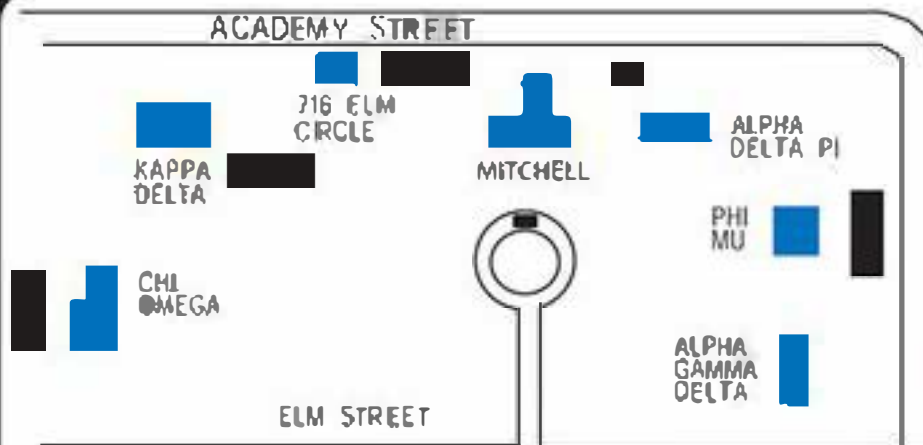

TROY UNIVERSITY PARKING MAP

MARRIED STUDENT HOUSING

■	Resident East
■	Resident West
■	Commuter Upperclassman
■	Commuter Freshman
■	Open
■	Faculty/Staff
■	Special
	Traffic Light
	Roundabout

- Resident East
- Resident West
- Commuter Upperclassman
- Commuter Freshman
- Open
- Faculty/Staff
- Special
- Traffic Light
- Roundabout

TO MONTGOMERY ←

HIGHWAY 251

→ TO OBTIAY