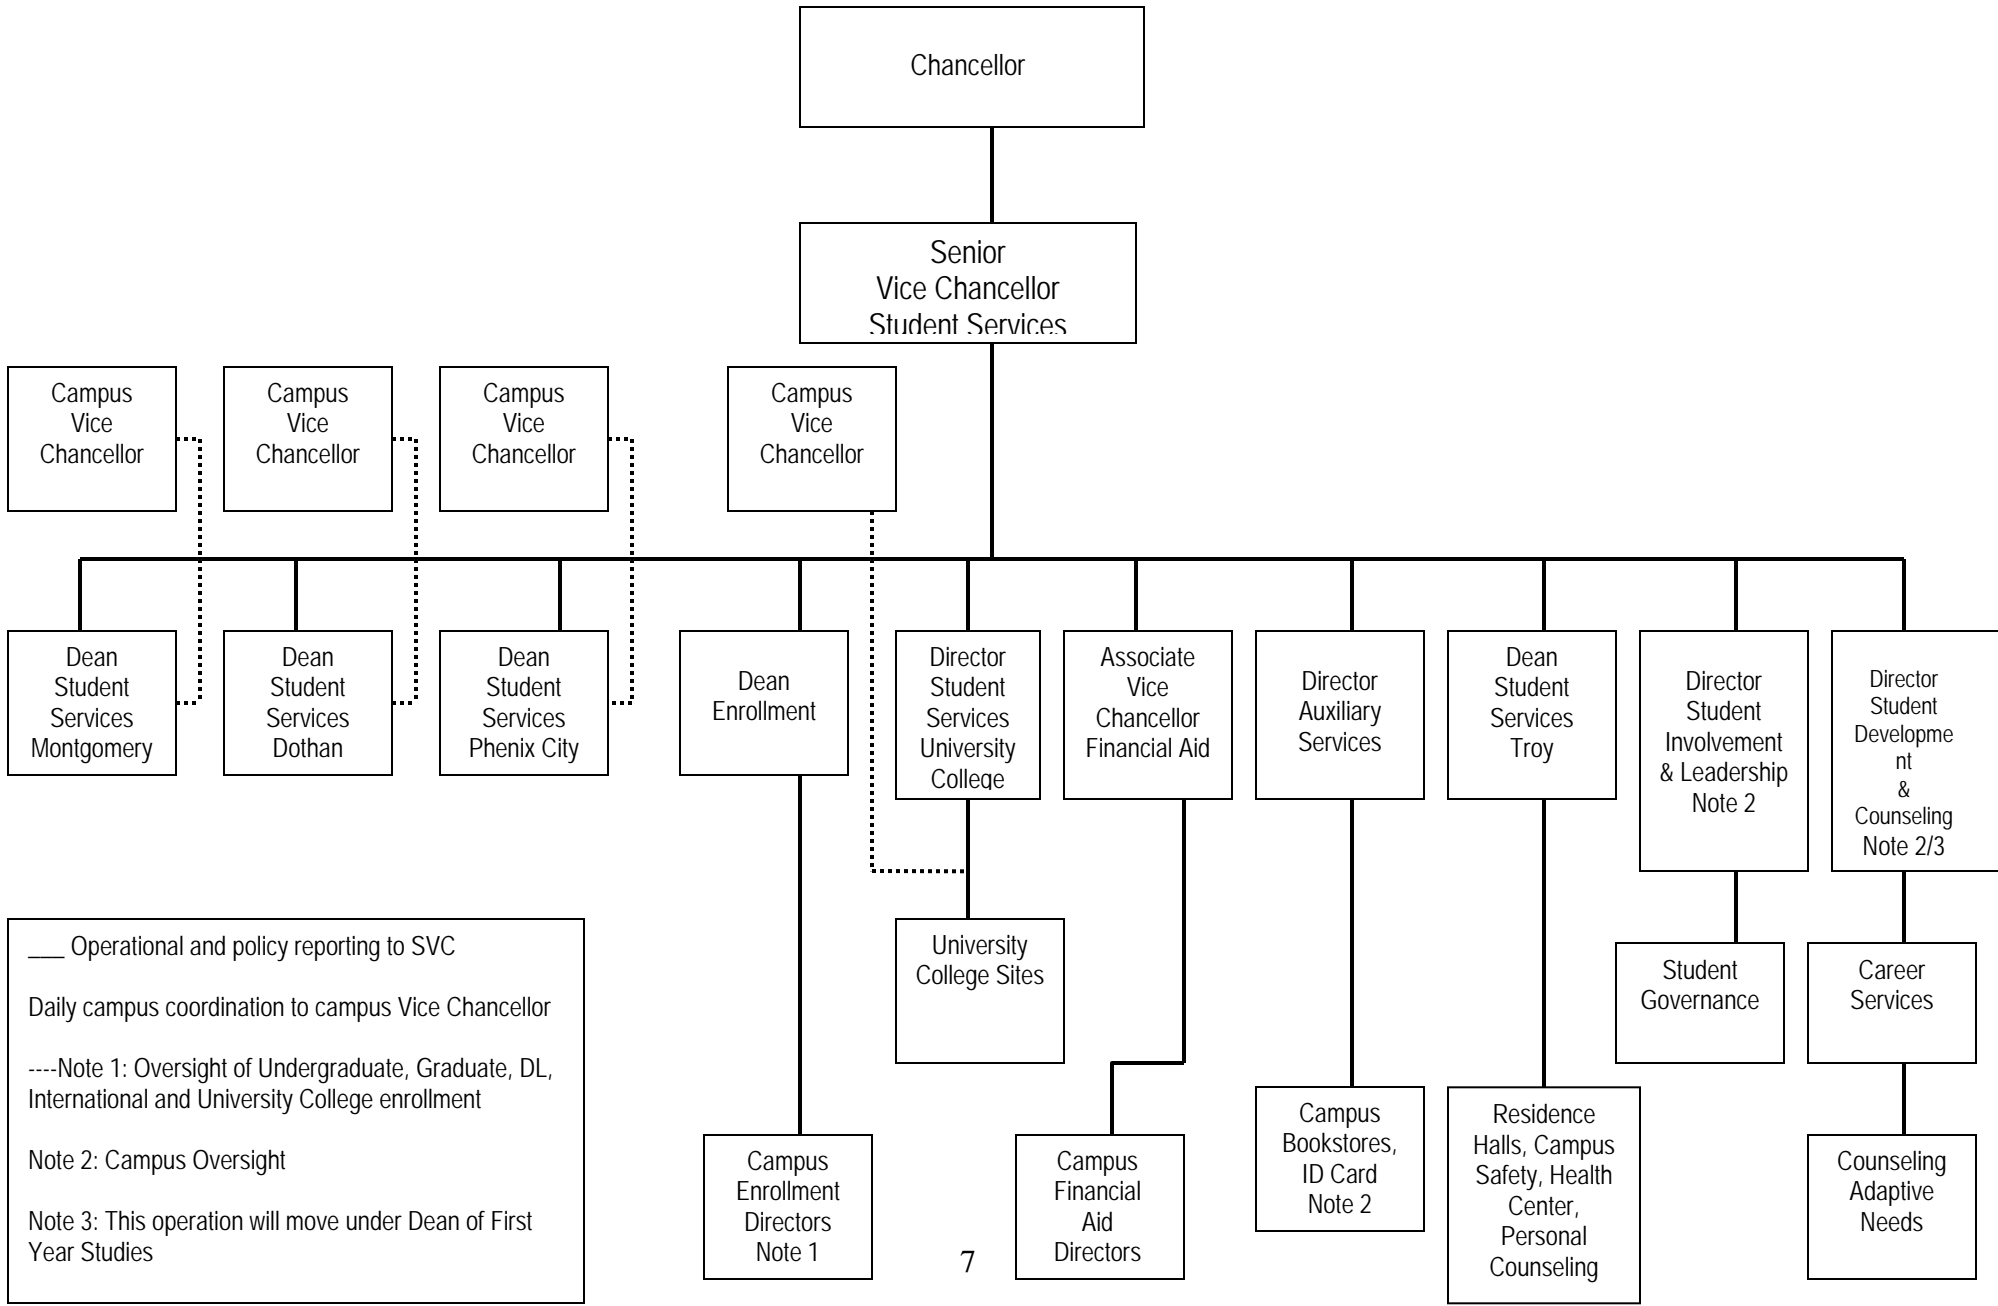

# Troy University Student Services Organization Chart

— Operational and policy reporting to SVC  
 Daily campus coordination to campus Vice Chancellor  
 ---Note 1: Oversight of Undergraduate, Graduate, DL, International and University College enrollment  
 Note 2: Campus Oversight  
 Note 3: This operation will move under Dean of First Year Studies