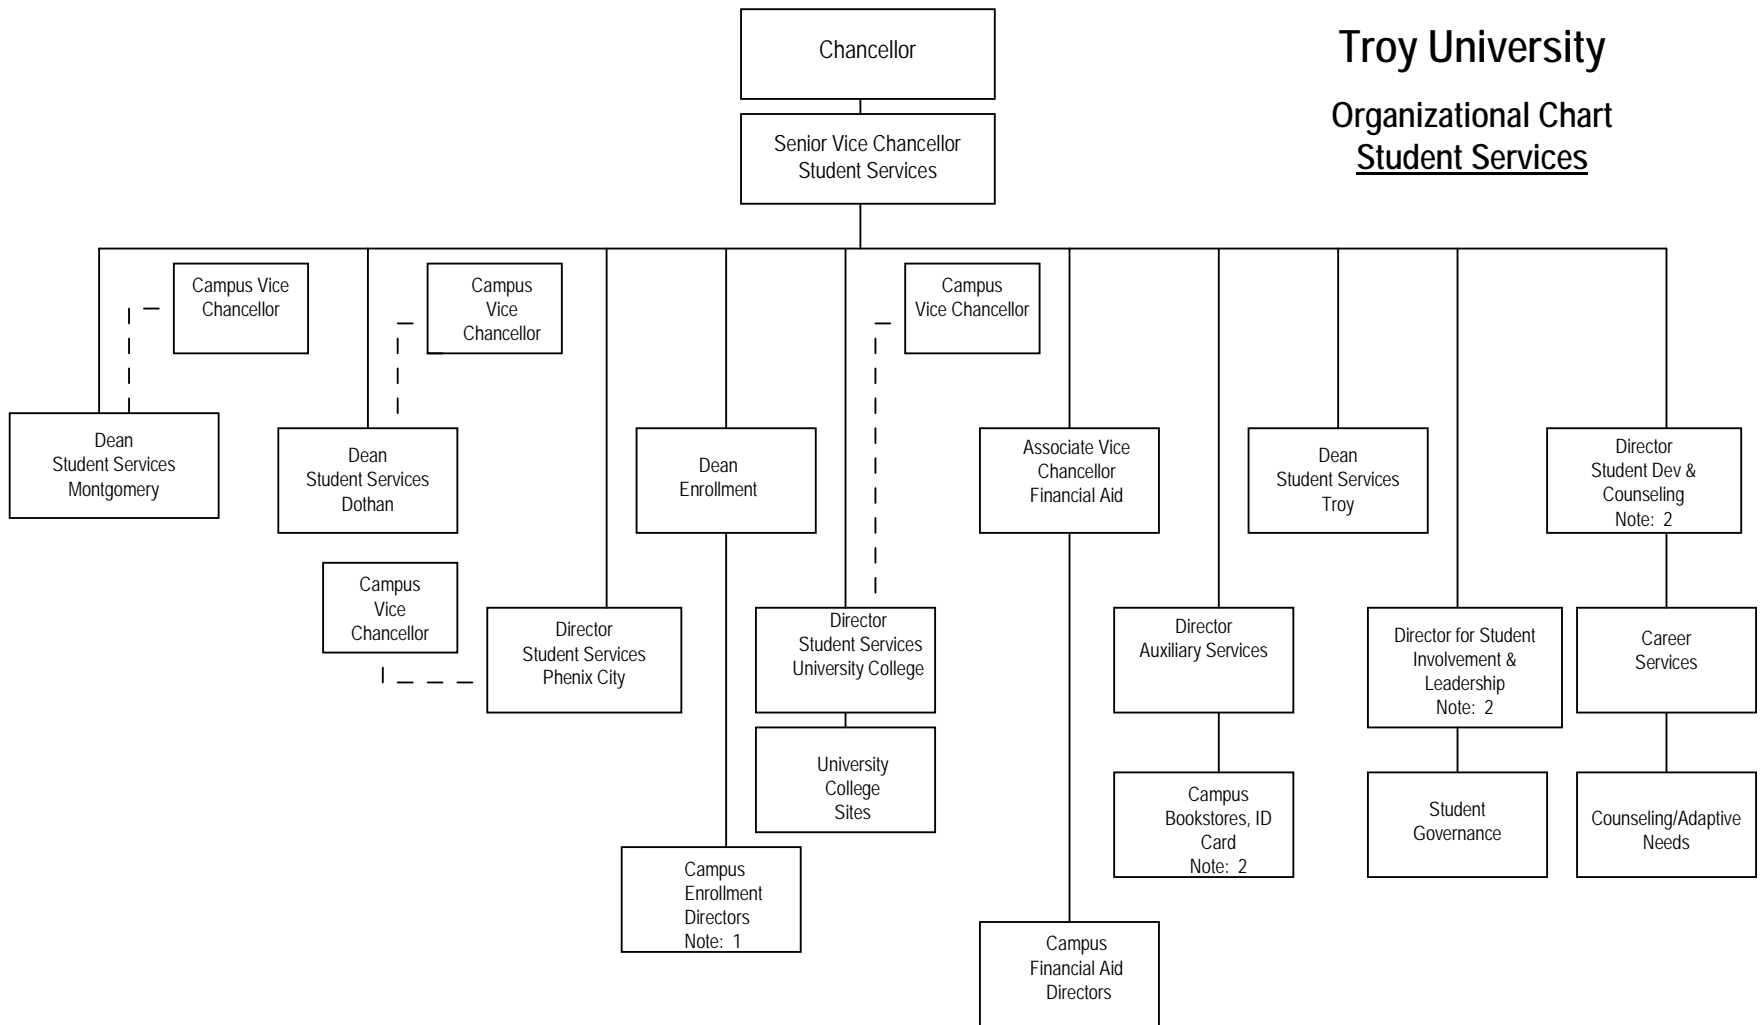

Troy University

Organizational Chart

Student Services

— Operational and policy reporting to Senior Vice Chancellor.
Daily campus coordination to campus Vice Chancellor

- - Note1: Oversight of Undergrad, Graduate, DL, International and University College enrollment

Note 2: Campus oversight