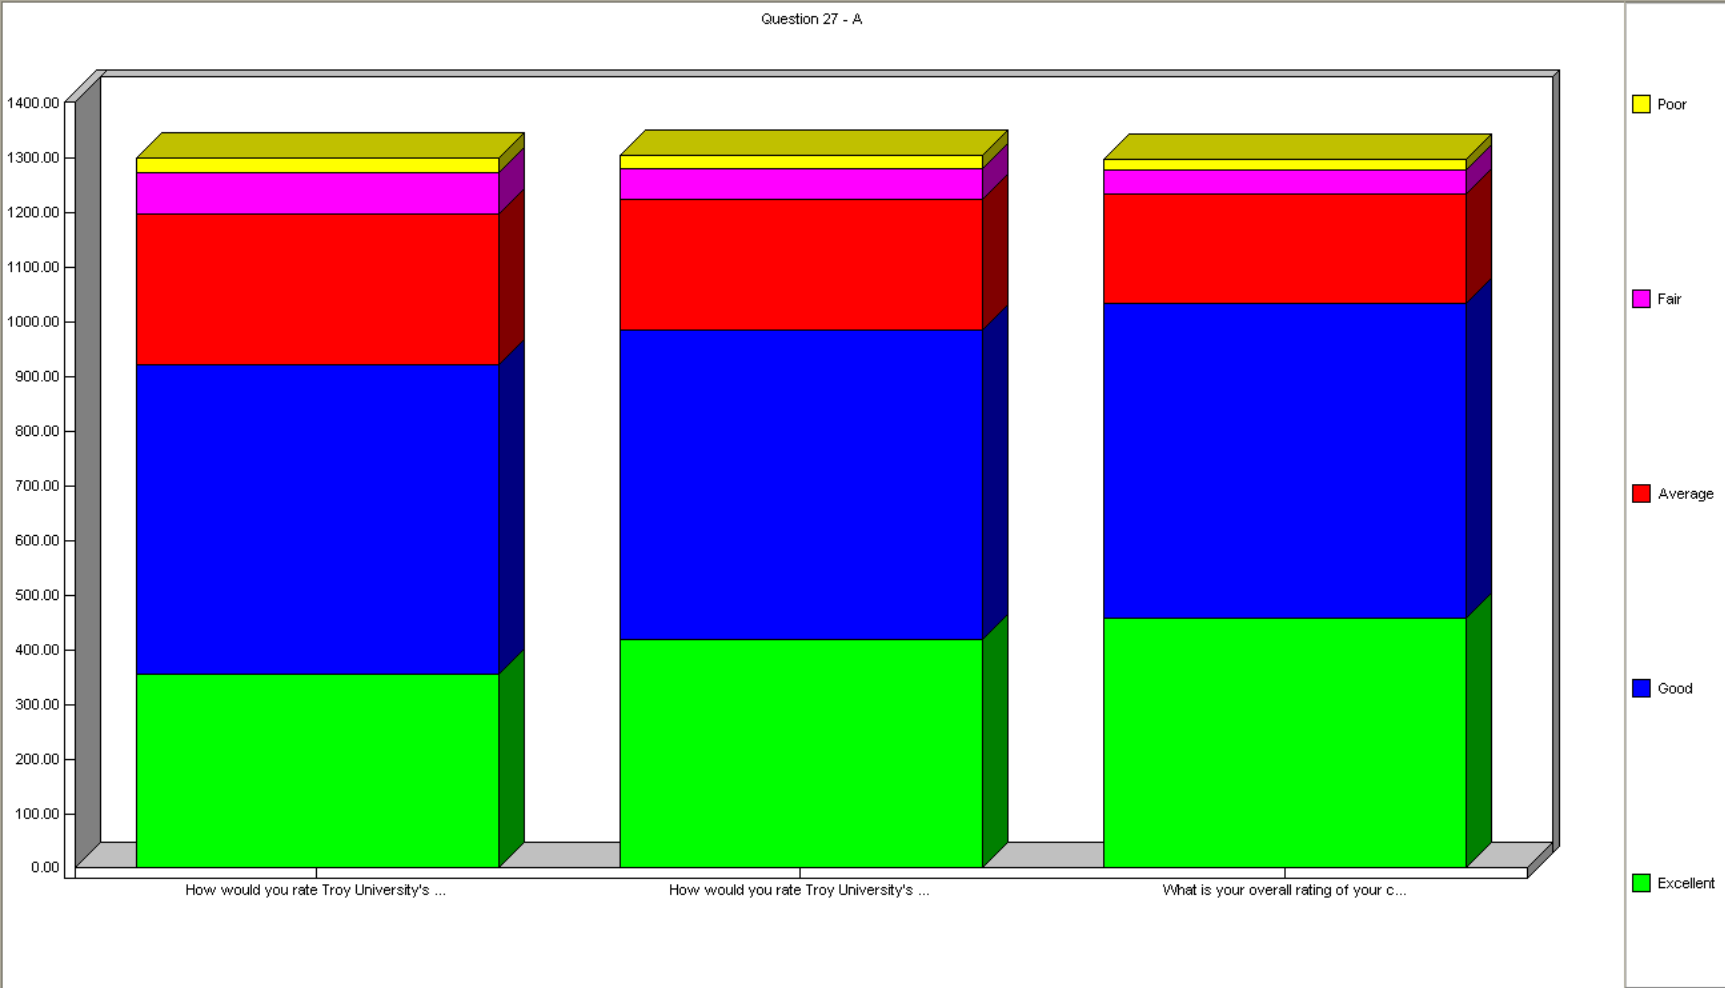

Question 27: Please provide your overall ratings of Troy University:

Question 27: Please provide your overall ratings of Troy University:

Topic	Excellent	Good	Average	Fair	Poor	Not Answered
How would you rate Troy University's preparation of you for employment?	356	565	275	76	27	41
How would you rate Troy University's preparation of you for further education?	418	565	241	55	24	37
What is your overall rating of your college experiences at TROY?	457	577	198	46	19	43